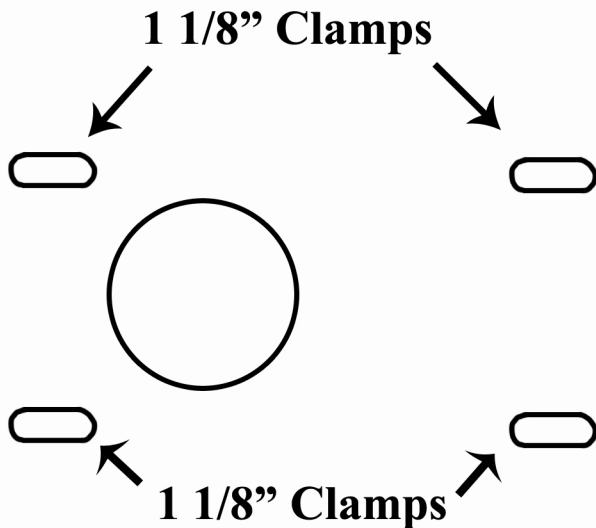

5/16" x 1 3/4" x 2 11/16" U-Bolt
700-90A Aluminum Spacer
(2x) 5/16" HD Flat Washers
(2x) 5/16" Nylock Nuts

Hardware Placement for P/N 290M