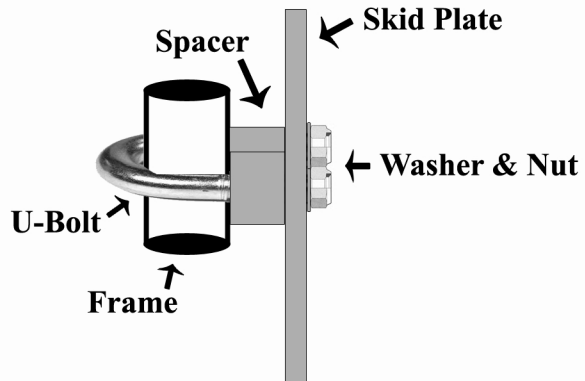

5/16" x 1 3/4" x 2 11/16" U-Bolt
700-90A Aluminum Spacer
(2x) 5/16" HD Flat Washers
(2x) 5/16" Nylock Nuts

Hardware Placement for P/N 290M